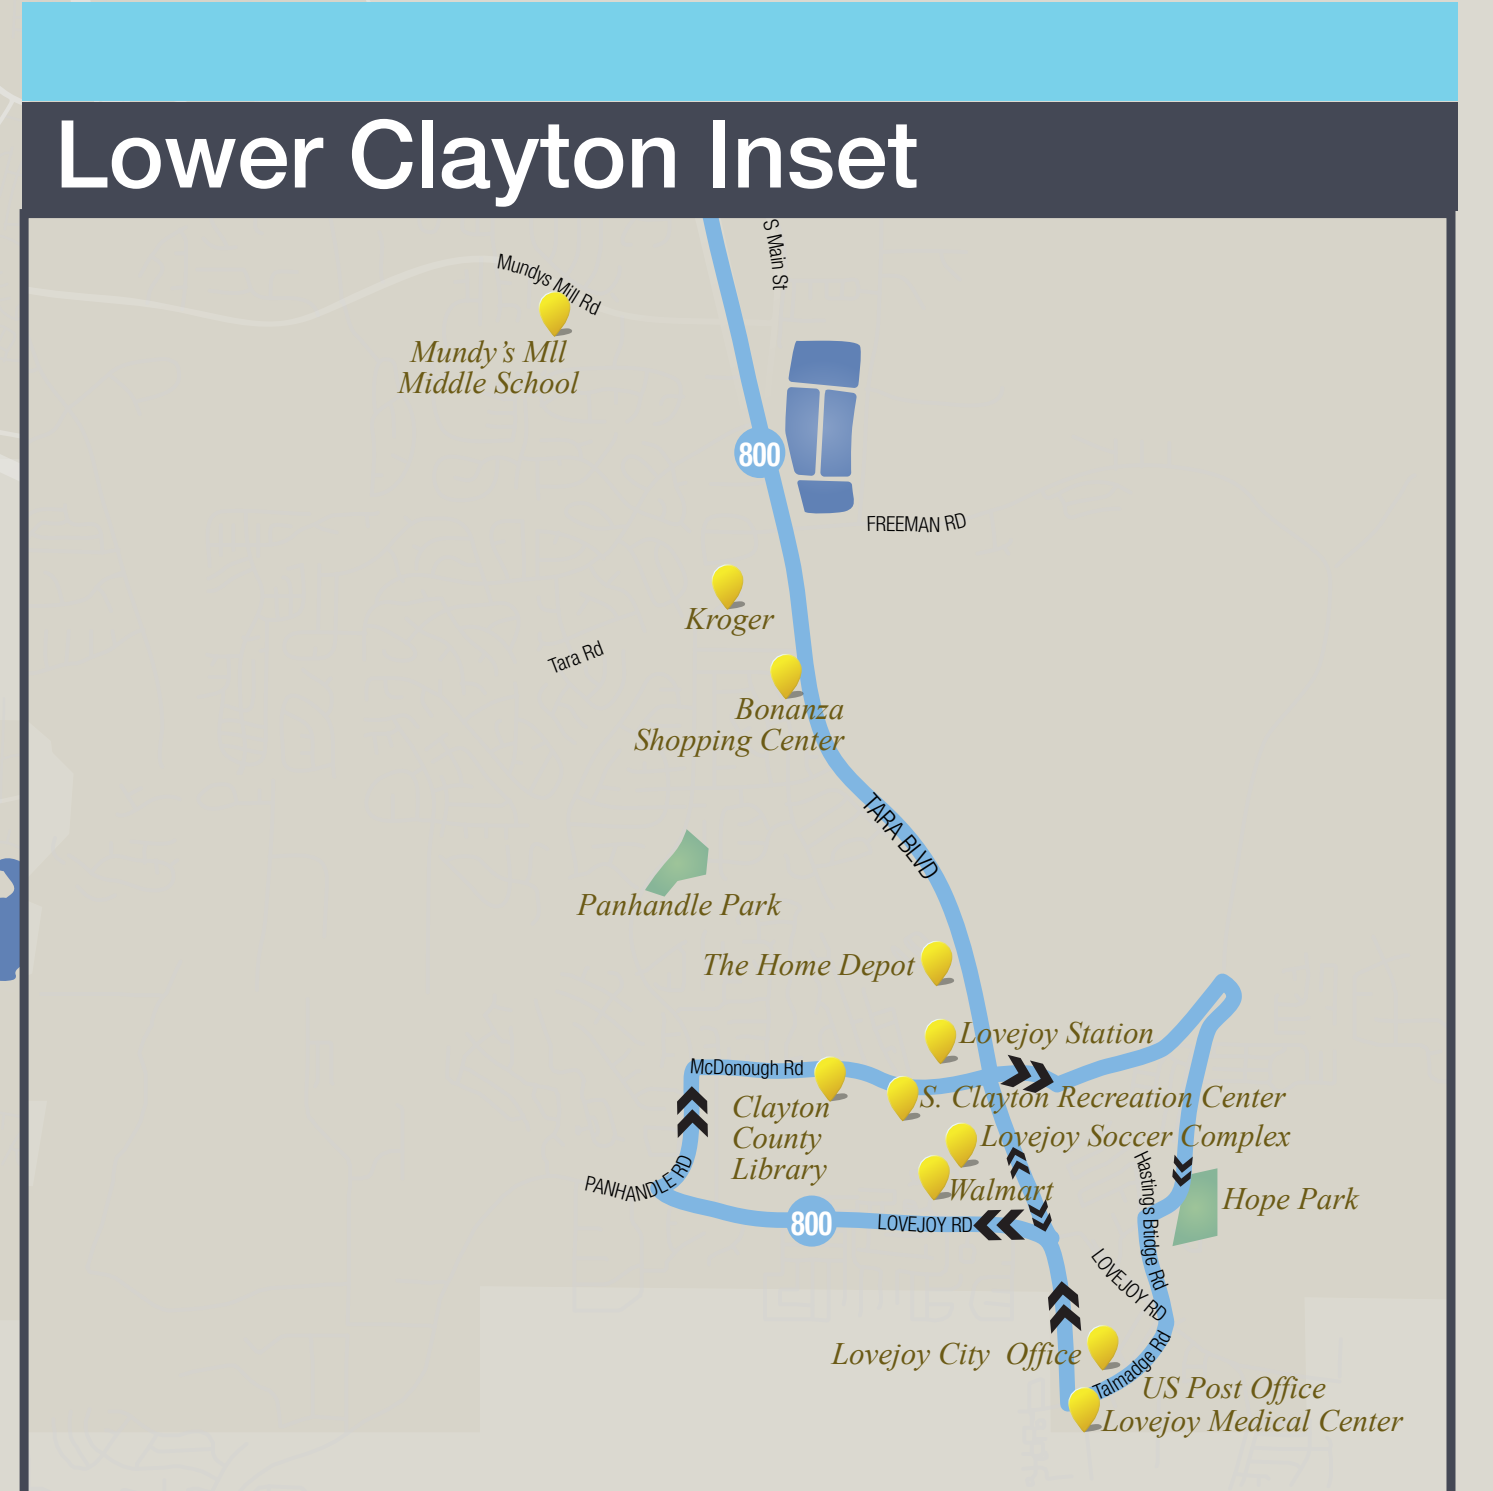

Legend

- Red Line
- Red Line Night Time Service
- Gold Line
- Blue Line
- Green Line
- Expressways
- Green Line Night Service
- Stations with Free Daily Parking
- Stations with Long-Term and Free Daily Parking
- MARTA RideStore
- Reduced Fare Office
- Lost & Found
- Stations with Restrooms
- Atlanta Streetcar Connection
- Streetcar Route
- Streetcar Stop
- MARTA Rail Connection

CoastLinc
www.coastlinc.com
(770) 427-4444
Stations served

Gwinnett County Transit
www.gwinnettcogtransit.com
(770) 822-5010
Stations served

GRTA Xpress
www.springsga.com
(404) 483-4782
Stations served

ZCAR (A CAR SHARING SERVICE)
www.zcar.com 1-866-4ZIPCAR

RELY (A BIKE SHARING SERVICE)
www.relybikeshare.com 678-710-9900

AMTRAK
www.amtrak.com 1-800-USA-RAIL
Bus Route 110 from Arts Center Station

GREYHOUND BUS LINES/SOUTHEASTERN STAGES
www.greyhound.com 1-800-231-2222
Exit at Garnett Station

HARTSFIELD-JACKSON ATLANTA INTERNATIONAL AIRPORT
www.hartsfield-jackson.com (800) 897-1810
Red and Gold Lines before 9 pm. Gold Line only after 9 pm. Transfer to the Red Line at Lindbergh Center to continue to/from North Springs.