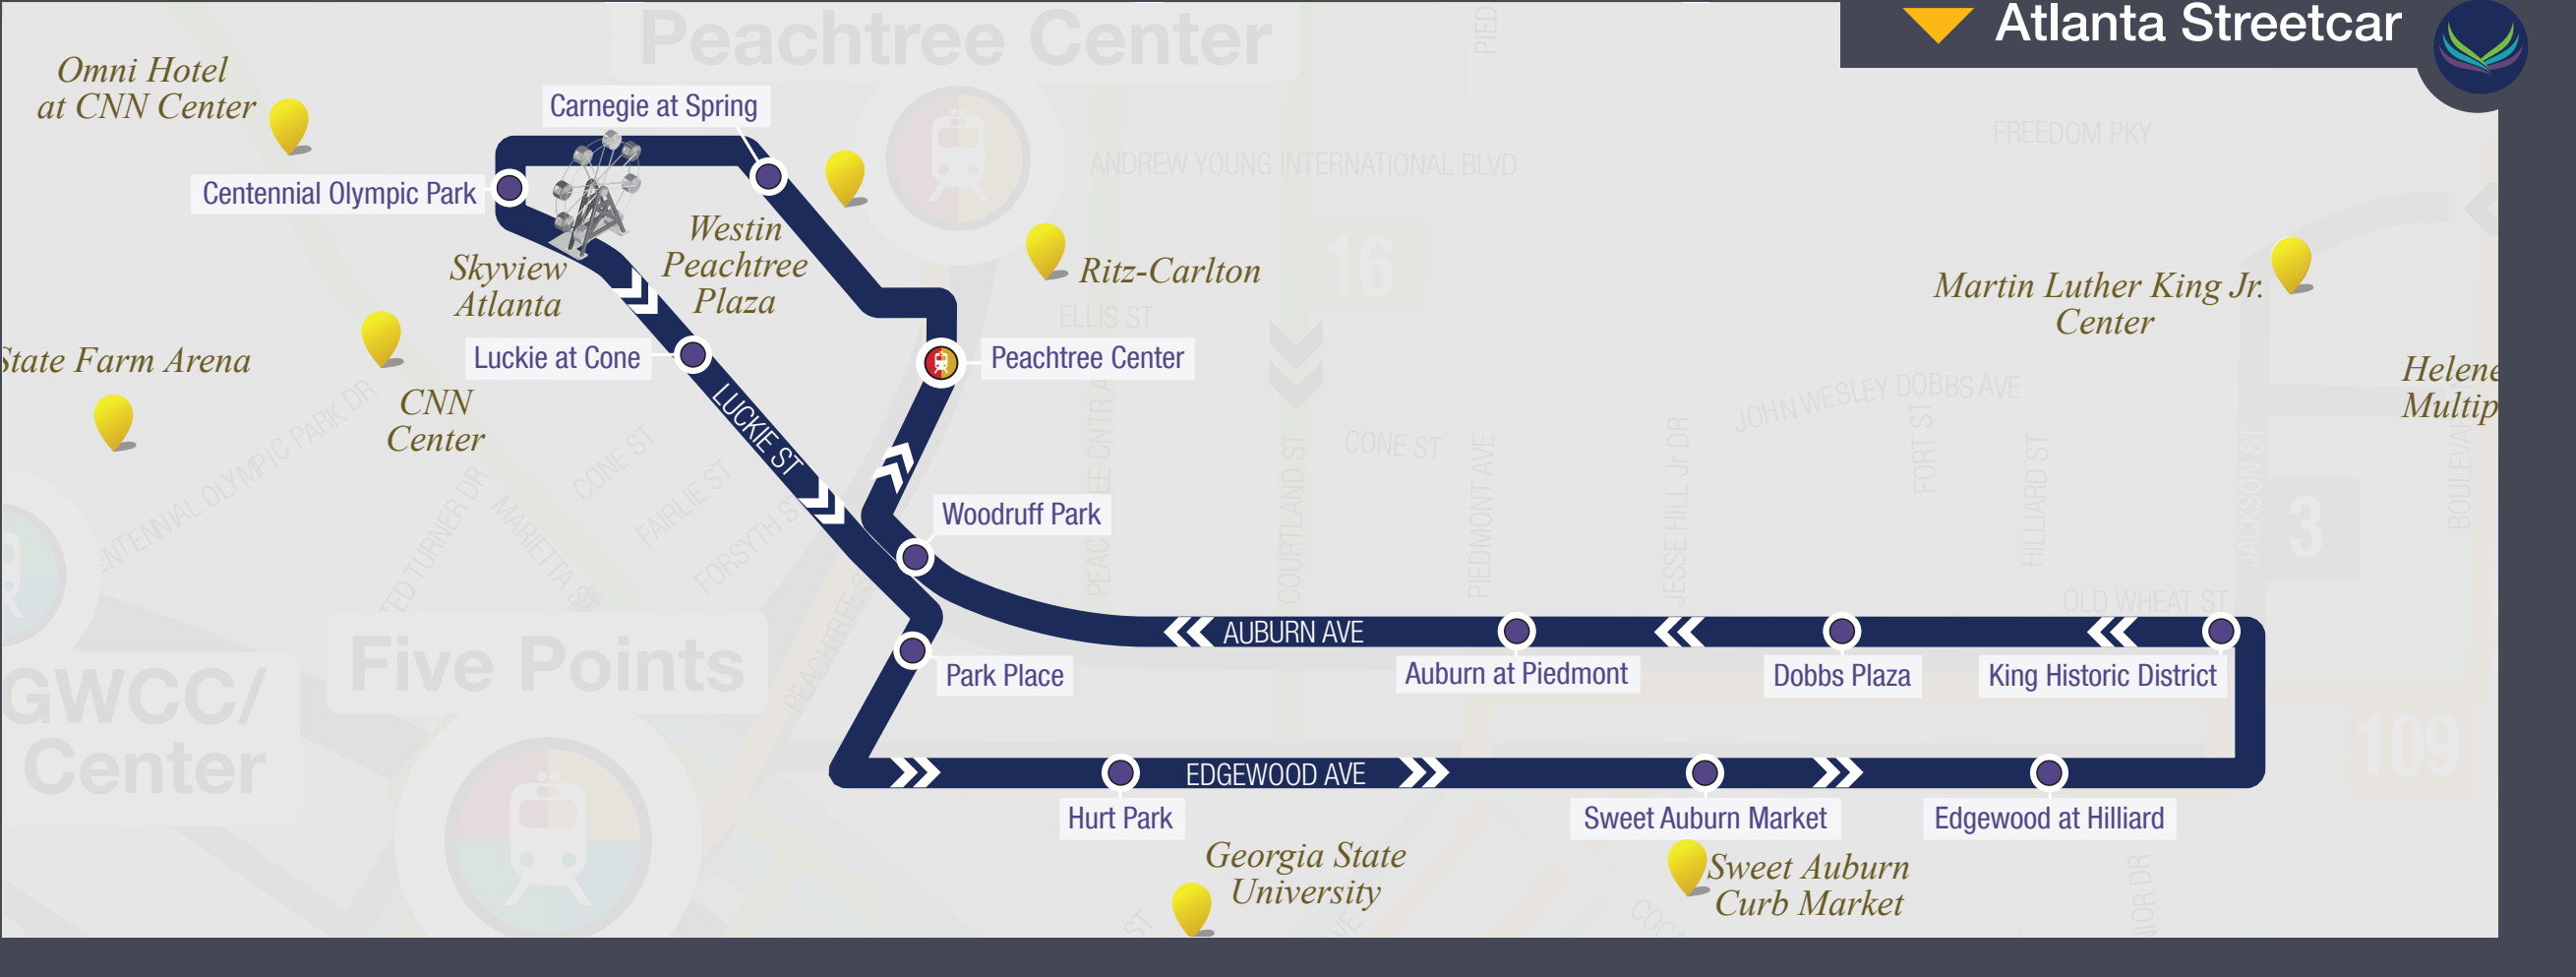

COLLEGES AND UNIVERSITIES

CULTURAL FACILITIES

Atlanta History Center	G-5
Callanwolde Fine Art	L-6
Carter Center	J-6
Center for Puppetry Arts	L-5
Cyclorama	K-5
DeKalb County Library-Decatur	L-8
Lakewood Amphitheater	L-5
Michael C Carlos Museum	L-6
Fernbank Science Center	L-7
Rhodes Hall	L-5

HOTELS AND MOTELS

Crowne Plaza Airport	M-4
Days Inn Airport South	E-6
Doubletree Atlanta Buckhead	G-5
Embassy Suites-Buckhead	G-5
Hilton Atlanta Airport	M-4
Holiday Inn-Airport North	M-4
Holiday Inn-Decatur	L-7
Holiday Inn-Perimeter	E-7
Lenox Inn	G-5
Marriott Airport	N-3
Marriott-JW At Lenox	G-5
Marriott-Perimeter Center	E-6
Grand Hyatt Atlanta	G-5
Ritz-Carlton Buckhead	G-5
Sheraton-Airport	N-3
Sheraton Buckhead	G-5
Renaissance Airport	M-4
Westin Buckhead	G-5
Westin Airport	N-3

MEDICAL FACILITIES

PARKS AND RECREATION

Anderson Park	J-3
Atlanta Memorial Park	H-4
Blackburn Park	E-6
Murphy Candler Park	E-6
Chastain Memorial Park	L-5
Lakewood Stadium	L-5
Maddox Park	J-4
Six Flags Over Georgia	N-7
Stone Mountain Park	D-9
John A White Park	K-3
Georgia International Convention Center	N-3

SHOPPING CENTERS

Anisley Mall	L-5
Atlantic Station	L-4
Belvedere Plaza	L-4
Camp Creek Marketplace	M-2
DeKalb Farmers Market	L-8
Greenbriar Mall	L-2
Lenox Square	G-5
Lindbergh Plaza	H-5
Peachtree Battle Shopping Center	H-5
North DeKalb Mall	H-8
Northeast Plaza	G-6
Northlake Mall	G-8
North Point Mall	B-9
Outlet Square Mall	G-7
Perimeter Mall	E-6
Phipps Plaza	G-5
Gallery at South DeKalb	L-8
Suburban Plaza	L-8
Mall at Stonerest	P-10
Cumberland Mall	F-3
Union Station Mall	P-1

TRANSPORTATION FACILITIES

SEE INSET FOR DOWNTOWN