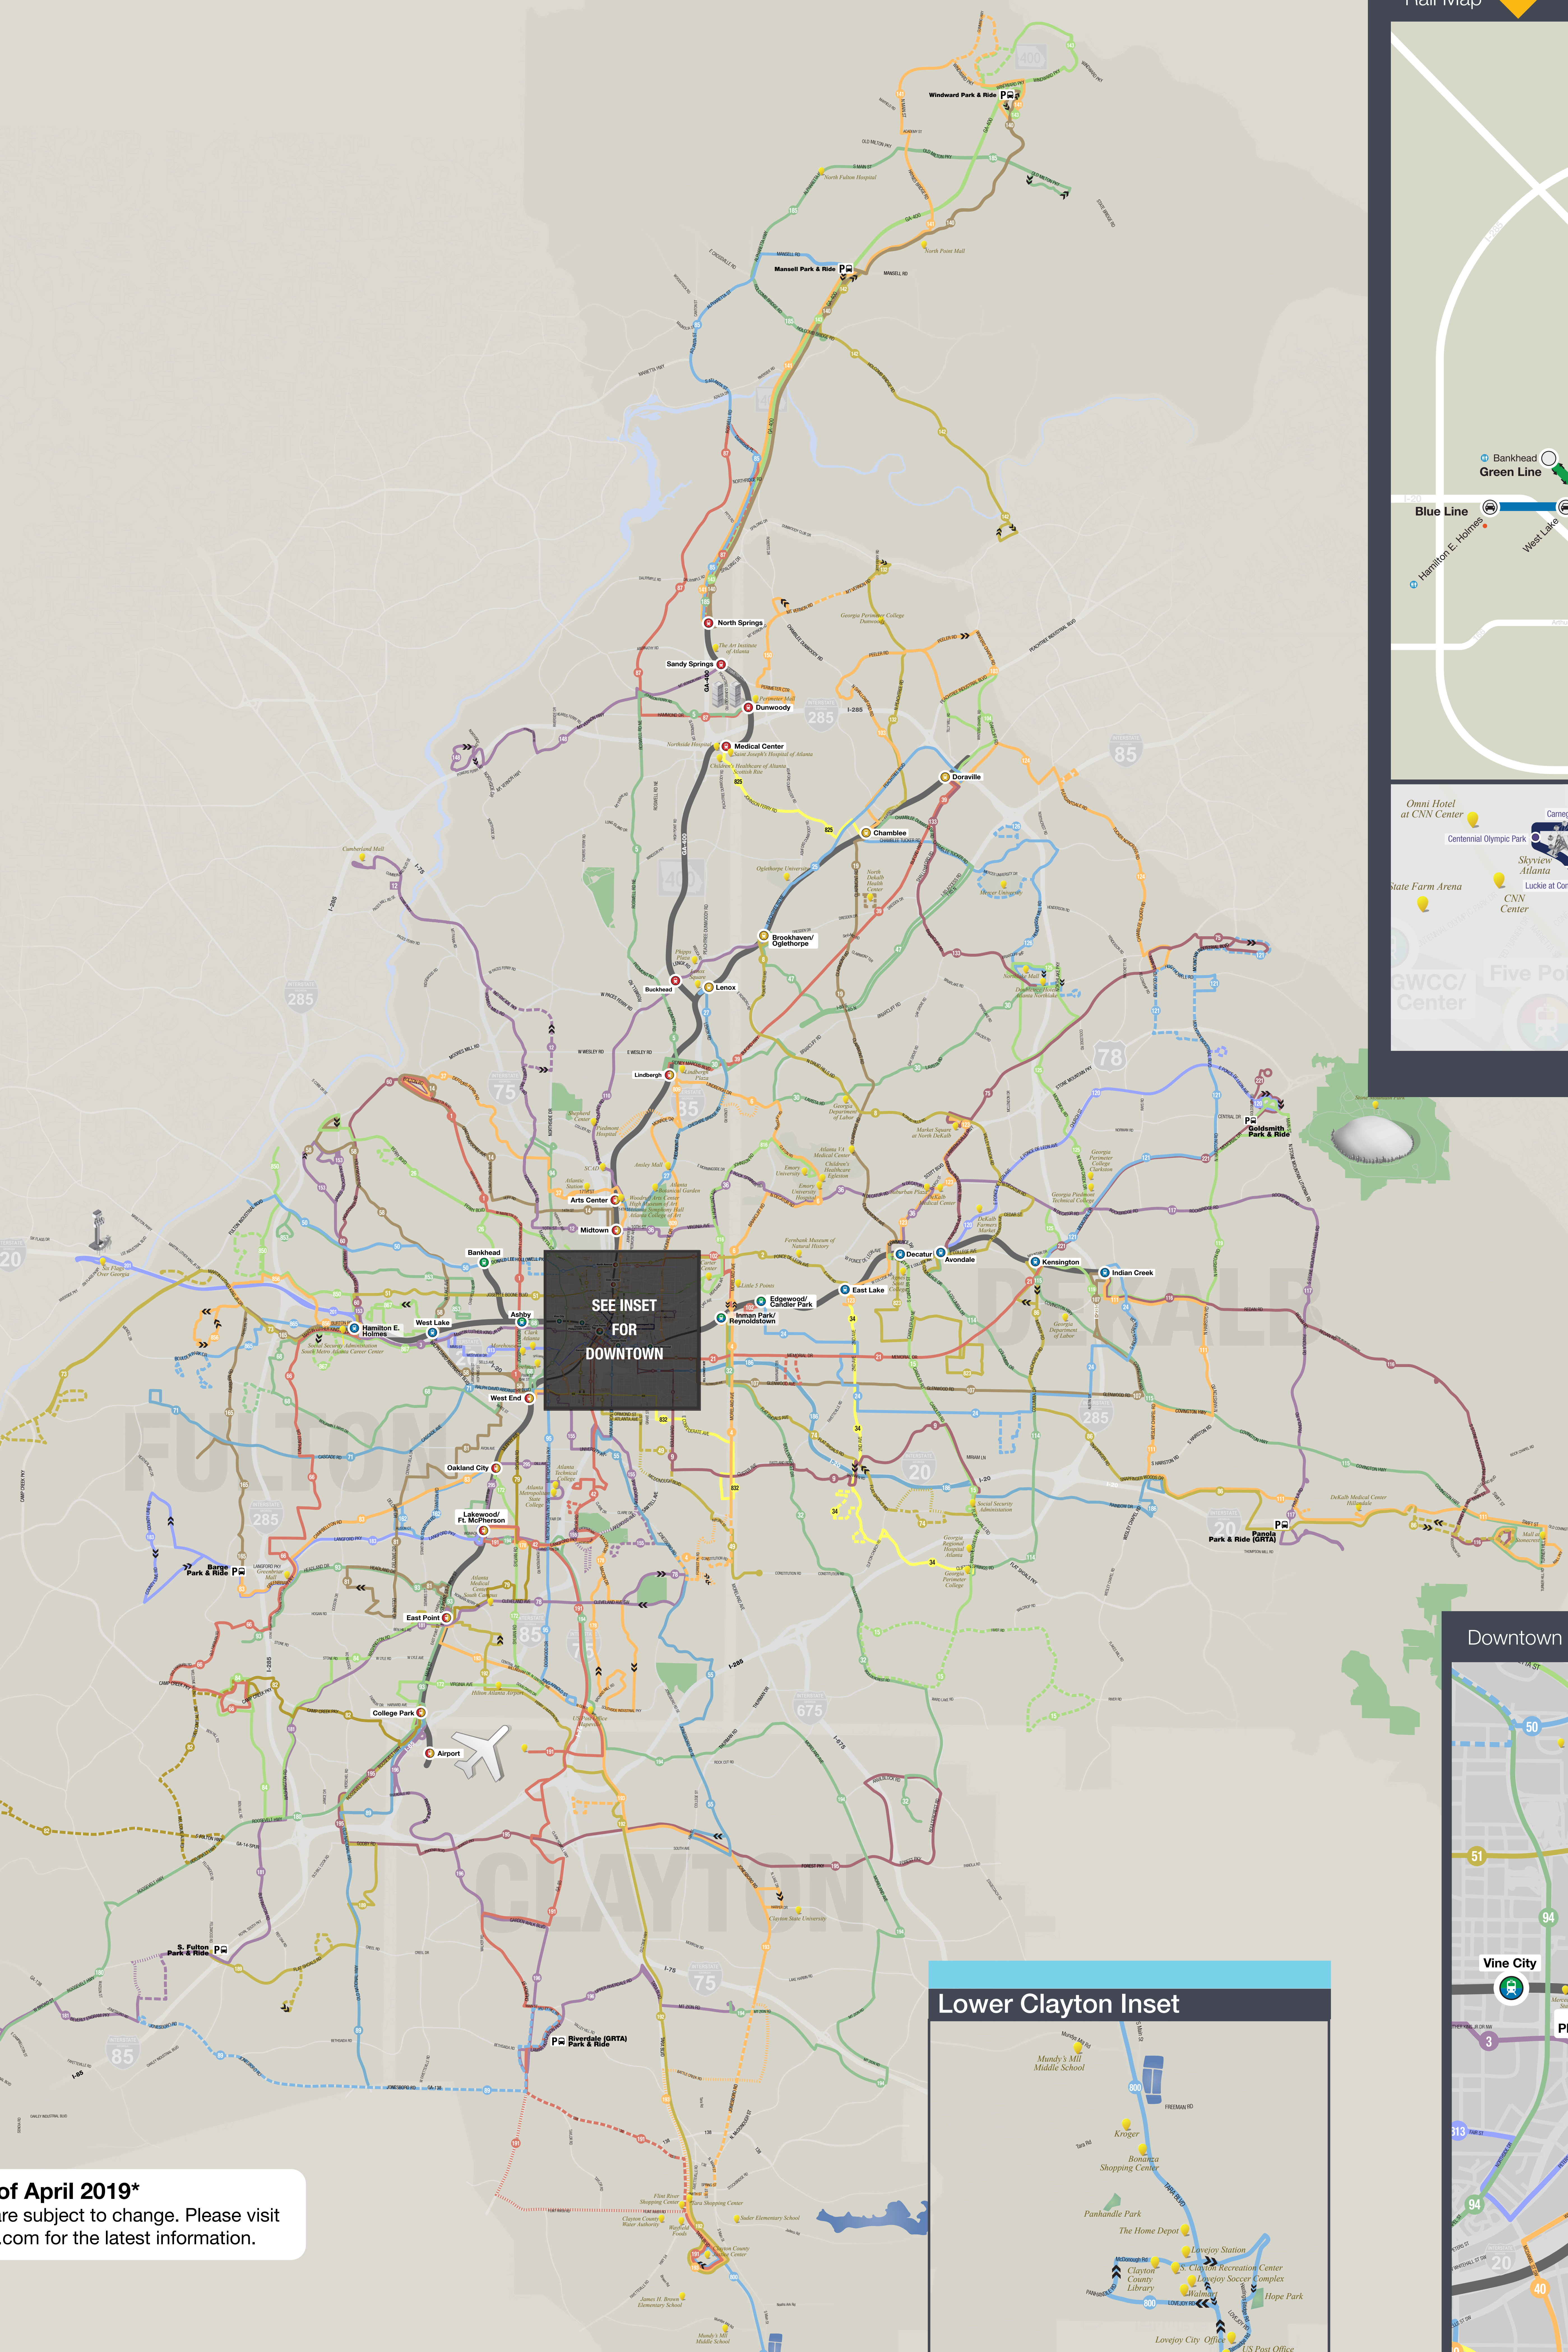

HOTELS AND MOTELS

Crowne Plaza Airport	M-4
Days Inn Airport South	E-6
Doubletree Atlanta Buckhead	G-5
Embassy Suites-Buckhead	G-5
Hilton Atlanta Airport	M-4
Holiday Inn-Airport North	M-4
Holiday Inn-Decatur	L-7
Holiday Inn-Perimeter	E-7
Lenox Inn	G-5
Marriott Airport	N-3
Marriott-JW At Lenox	G-5
Marriott-Perimeter Center	E-6
Grand Hyatt Atlanta	G-5
Ritz-Carlton Buckhead	G-5
Sheraton-Airport	N-3
Sheraton Buckhead	G-5
Renaissance Airport	M-4
Westin Buckhead	G-5
Westin Airport	N-3

MEDICAL FACILITIES

PARKS AND RECREATION

Anderson Park	J-3
Atlanta Memorial Park	H-4
Blackburn Park	E-6
Murphy Candler Park	E-6
Chastain Memorial Park	L-5
Lakewood Stadium	L-5
Maddox Park	J-4
Six Flags Over Georgia	N-7
Stone Mountain Park	D-9
John A White Park	K-3
Georgia International Convention Center	N-3

SHOPPING CENTERS

Anisley Mall	L-5
Atlantic Station	L-4
Belvedere Plaza	L-4
Camp Creek Marketplace	M-2
DeKalb Farmers Market	L-8
Greenbriar Mall	L-2
Lenox Square	G-5
Lindbergh Plaza	H-5
Peachtree Battle Shopping Center	H-5
North DeKalb Mall	H-8
Northeast Plaza	G-6
Northlake Mall	G-8
North Point Mall	B-9
Outlet Square Mall	G-7
Perimeter Mall	E-6
Phipps Plaza	G-5
Gallery at South DeKalb	L-8
Suburban Plaza	L-8
Mall at Stonerest	P-10
Cumberland Mall	F-3
Union Station Mall	P-1

TRANSPORTATION FACILITIES

SEE INSET FOR DOWNTOWN