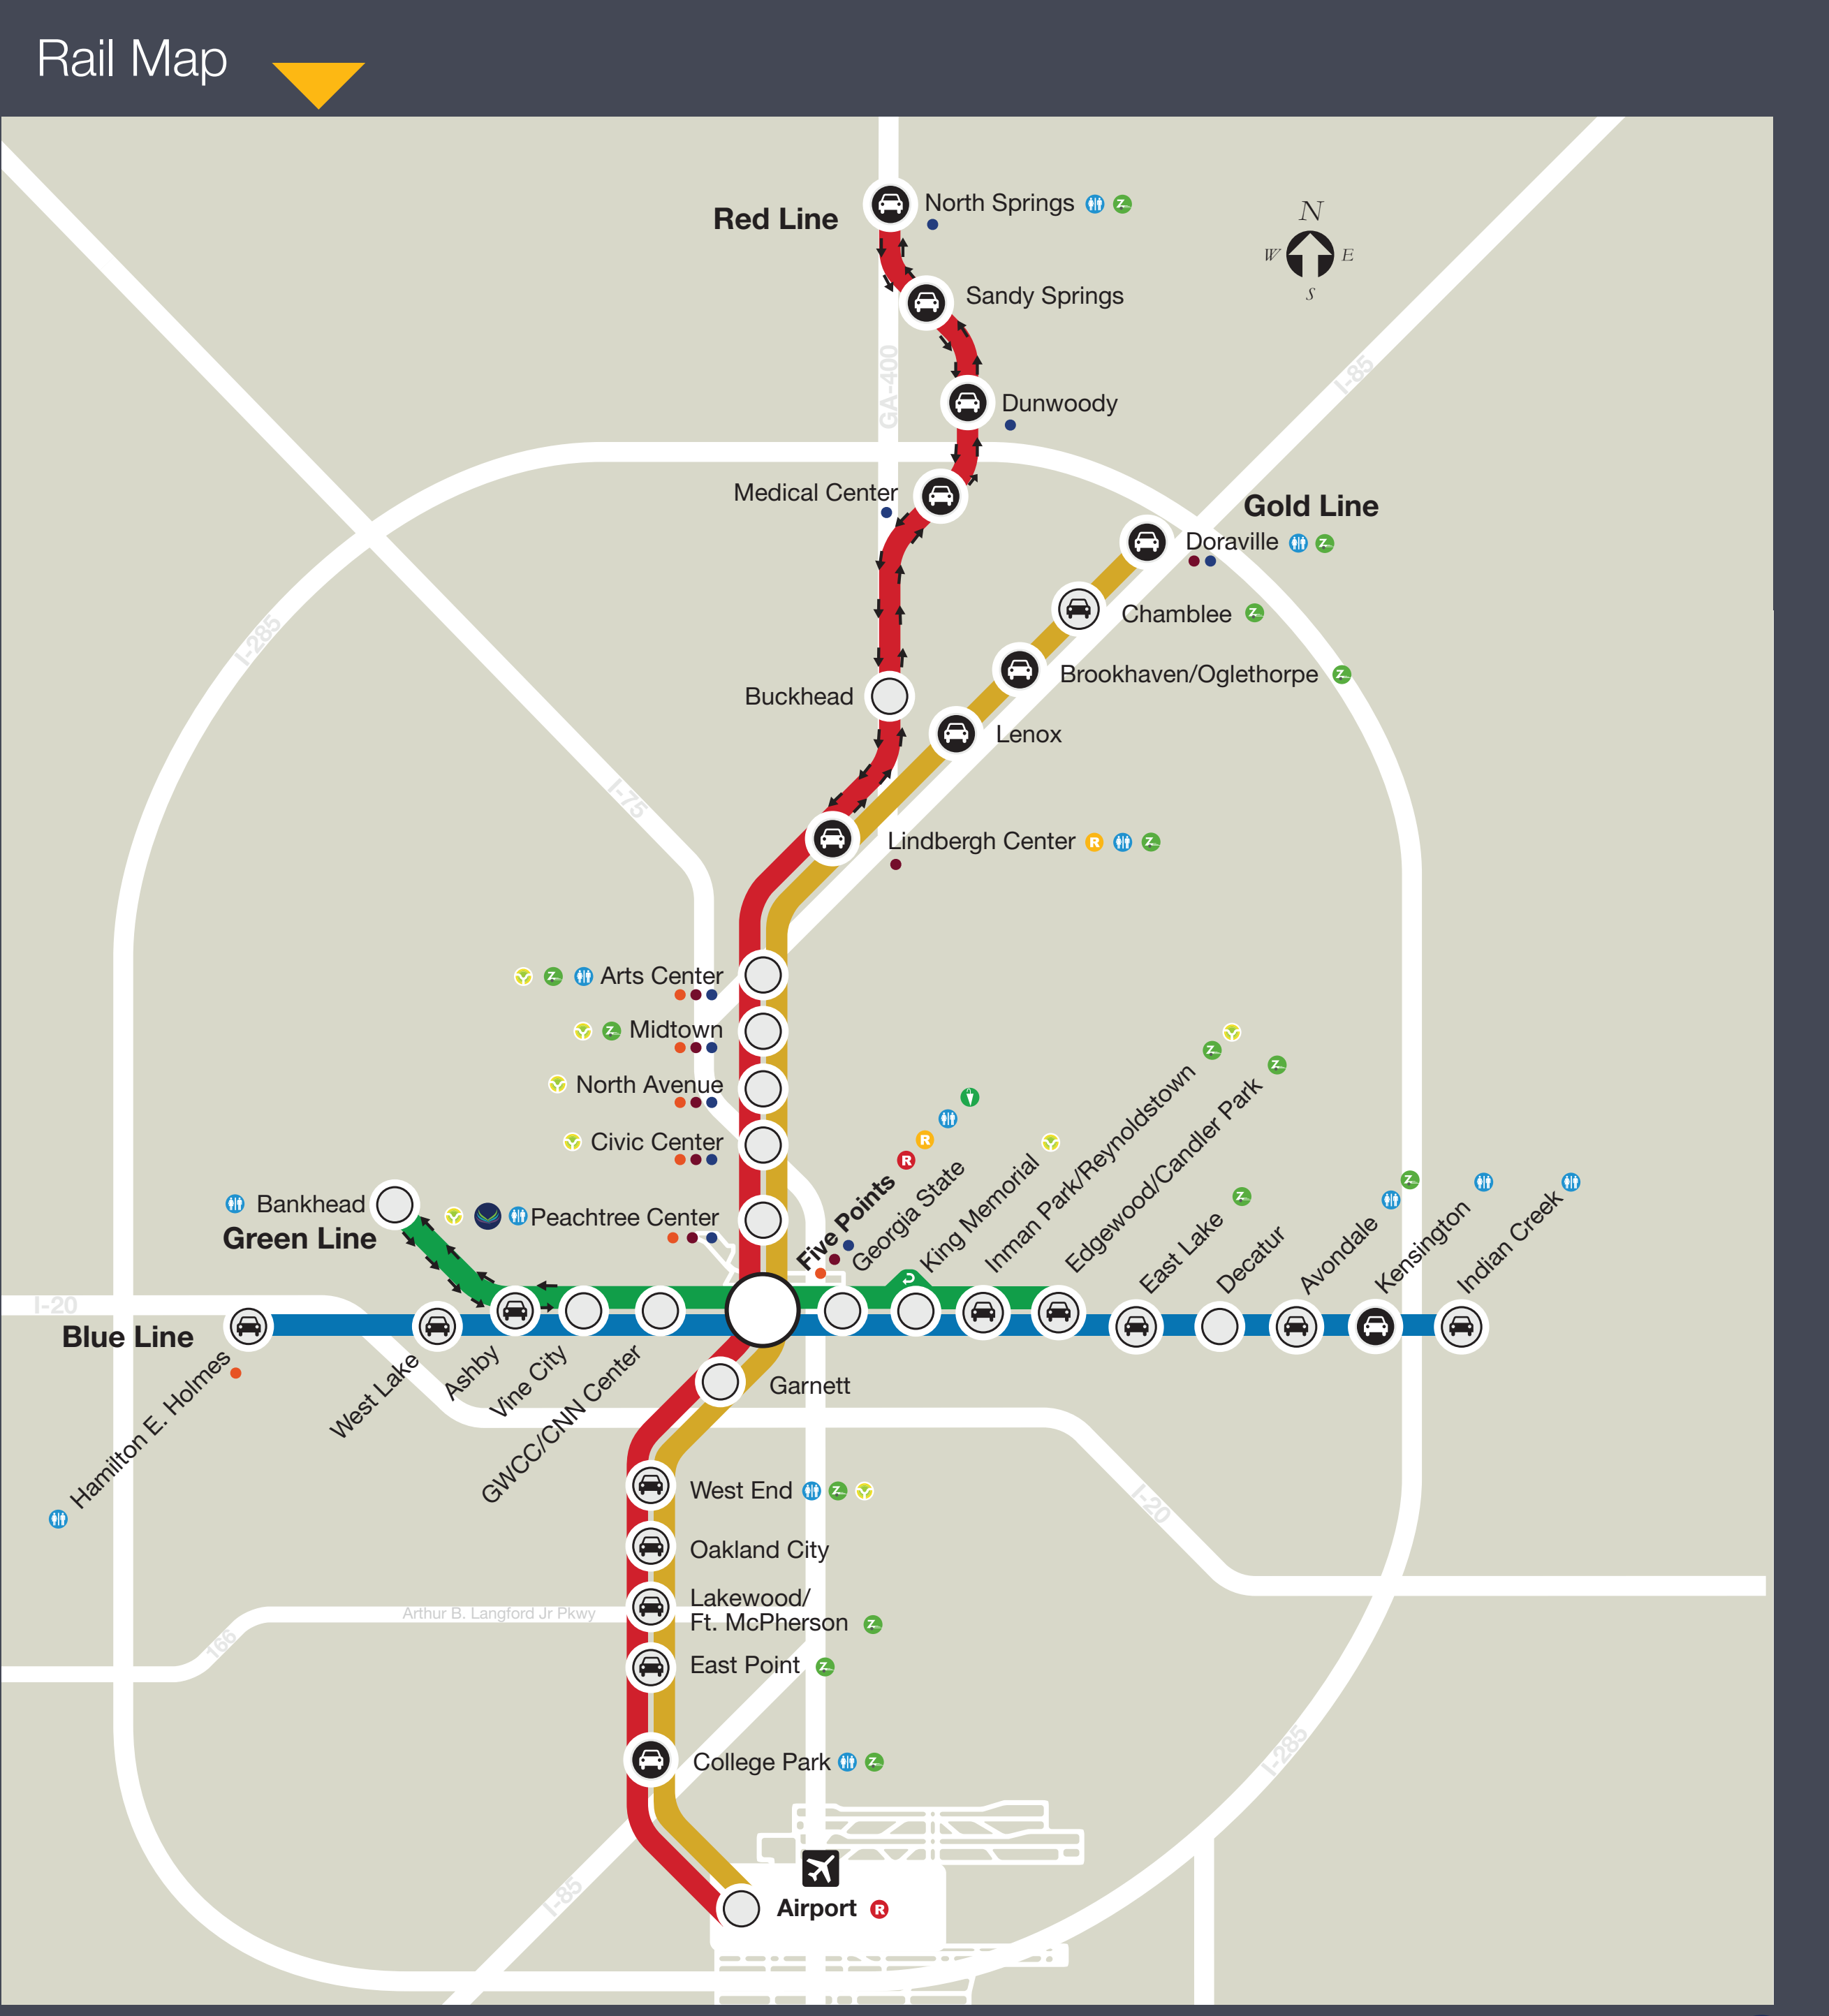

COLLEGES AND UNIVERSITIES

CULTURAL FACILITIES

Atlanta History Center	G-5
Callanwolde Fine Art	L-6
Carter Center	J-6
Center for Puppetry Arts	L-5
Cyclorama	K-5
DeKalb County Library-Decatur	L-8
Lakewood Amphitheater	L-5
Michael C Carlos Museum	L-6
Fernbank Science Center	L-7
Rhodes Hall	L-5

HOTELS AND MOTELS

Crowne Plaza Airport	M-4
Days Inn Airport South	E-6
Doubletree Atlanta Buckhead	G-5
Embassy Suites-Buckhead	G-5
Hilton Atlanta Airport	M-4
Holiday Inn-Airport North	M-4
Holiday Inn-Decatur	L-7
Holiday Inn-Perimeter	E-7
Lenox Inn	G-5
Marriott Airport	N-3
Marriott-JW At Lenox	G-5
Marriott-Perimeter Center	E-6
Grand Hyatt Atlanta	G-5
Ritz-Carlton Buckhead	G-5
Sheraton-Airport	N-3
Sheraton Buckhead	G-5
Renaissance Airport	M-4
Westin Buckhead	G-5
Westin Airport	N-3

MEDICAL FACILITIES

PARKS AND RECREATION

Anderson Park	J-3
Atlanta Memorial Park	H-4
Blackburn Park	E-6
Murphy Candler Park	E-6
Chastain Memorial Park	L-5
Lakewood Stadium	L-5
Maddox Park	J-4
Six Flags Over Georgia	N-7
Stone Mountain Park	D-9
John A White Park	K-3
Georgia International Convention Center	N-3

SHOPPING CENTERS

Anisley Mall	L-5
Atlantic Station	L-4
Belvedere Plaza	L-4
Camp Creek Marketplace	M-2
DeKalb Farmers Market	L-8
Greenbriar Mall	L-2
Lenox Square	G-5
Lindbergh Plaza	H-5
Peachtree Battle Shopping Center	H-5
North DeKalb Mall	H-8
Northeast Plaza	G-6
Northlake Mall	G-8
North Point Mall	B-9
Outlet Square Mall	G-7
Perimeter Mall	E-6
Phipps Plaza	G-5
Gallery at South DeKalb	L-8
Suburban Plaza	L-8
Mall at Stonerest	P-10
Cumberland Mall	F-3
Union Station Mall	P-1

TRANSPORTATION FACILITIES

SEE INSET FOR DOWNTOWN