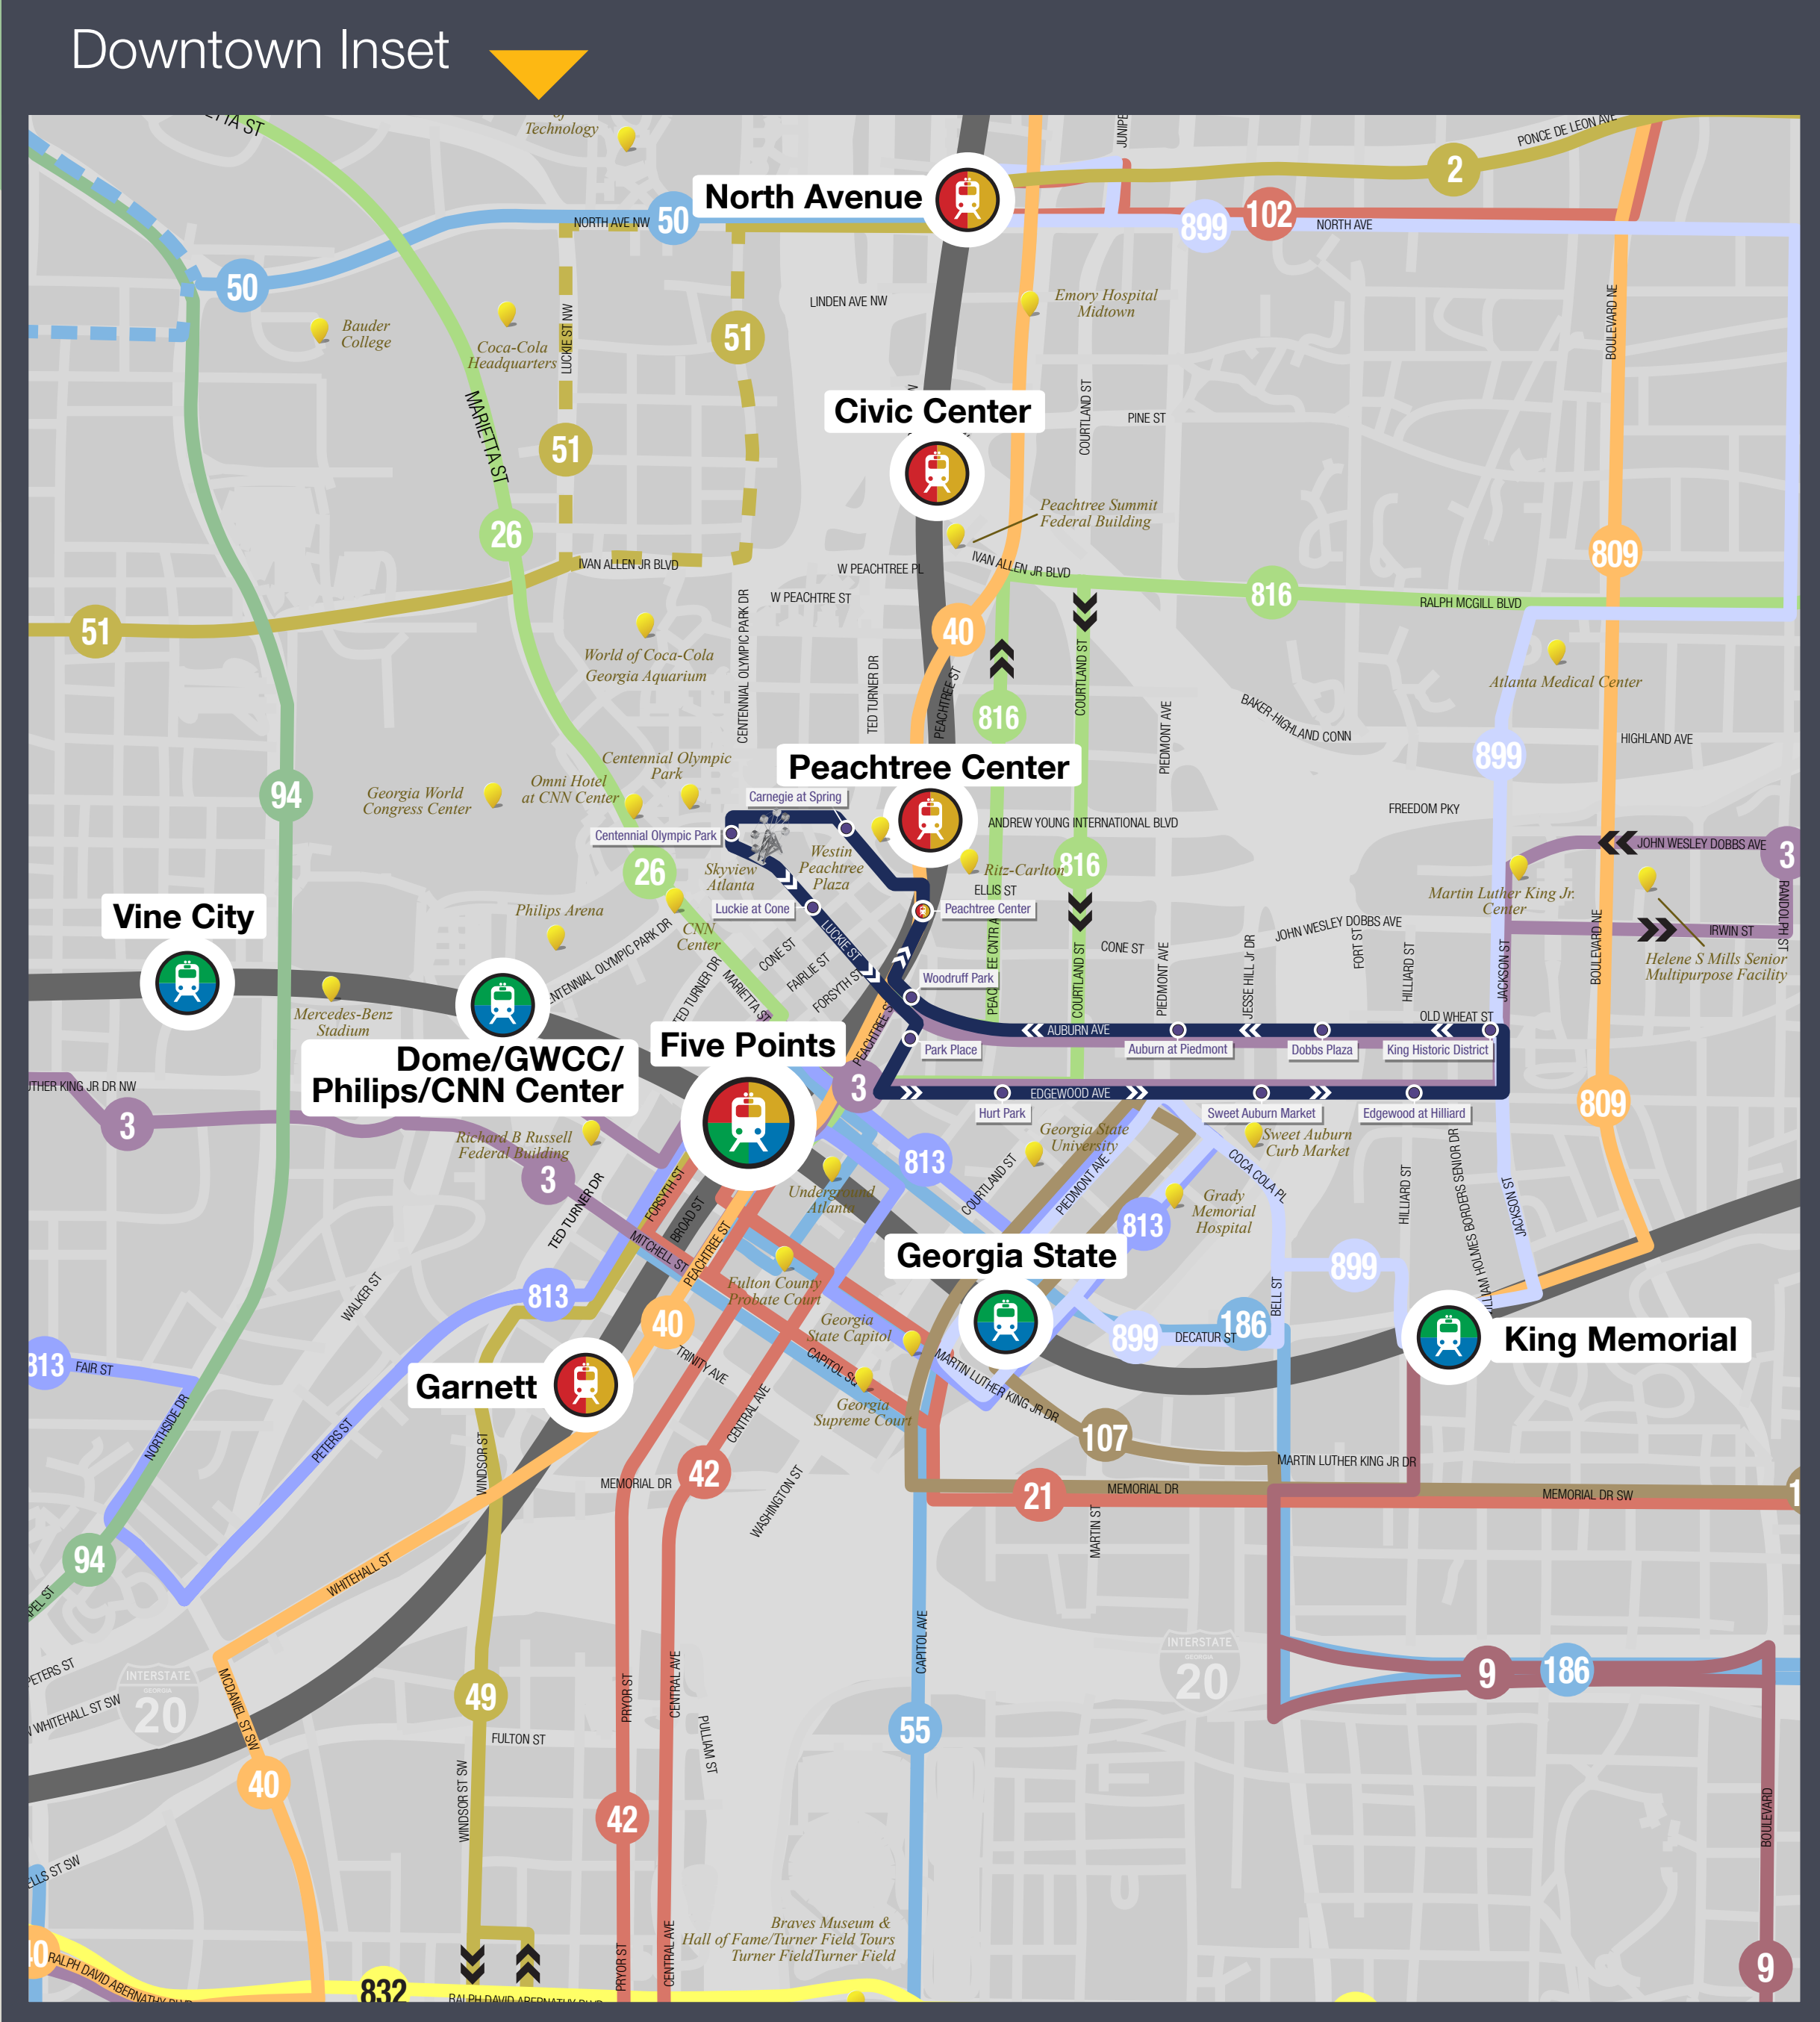

Legend

- Red Line
- Red Line Night Time Service
- Gold Line
- Blue Line
- Green Line
- Expressways
- Green Line Night Service
- Stations with Free Daily Parking
- Stations with Long-Term and Free Daily Parking
- MARTA RideStore
- Reduced Fare Office
- Lost & Found
- Stations with Restrooms
- Atlanta Streetcar Connection
- Streetcar Route
- Streetcar Stop
- MARTA Rail Connection

CoastLinc
www.coastlinc.com
(770) 427-4444
Stations served

Gwinnett County Transit
www.gwinnettcogtransit.com
(770) 822-5010
Stations served

GRTA Xpress
www.springsga.com
(404) 483-4782
Stations served

ZCAR (A CAR SHARING SERVICE)
www.zcar.com 1-866-4ZIPCAR

RELY (A BIKE SHARING SERVICE)
www.relybikeshare.com 678-710-9900

AMTRAK
www.amtrak.com 1-800-USA-RAIL
Bus Route 110 from Arts Center Station

GREYHOUND BUS LINES/SOUTHEASTERN STAGES
www.greyhound.com 1-800-231-2222
Exit at Garnett Station

HARTSFIELD-JACKSON ATLANTA INTERNATIONAL AIRPORT
www.hartsfield-jackson.com (800) 897-1810
Red and Gold Lines before 9 pm. Gold Line only after 9 pm. Transfer to the Red Line at Lindbergh Center to continue to/from North Springs.